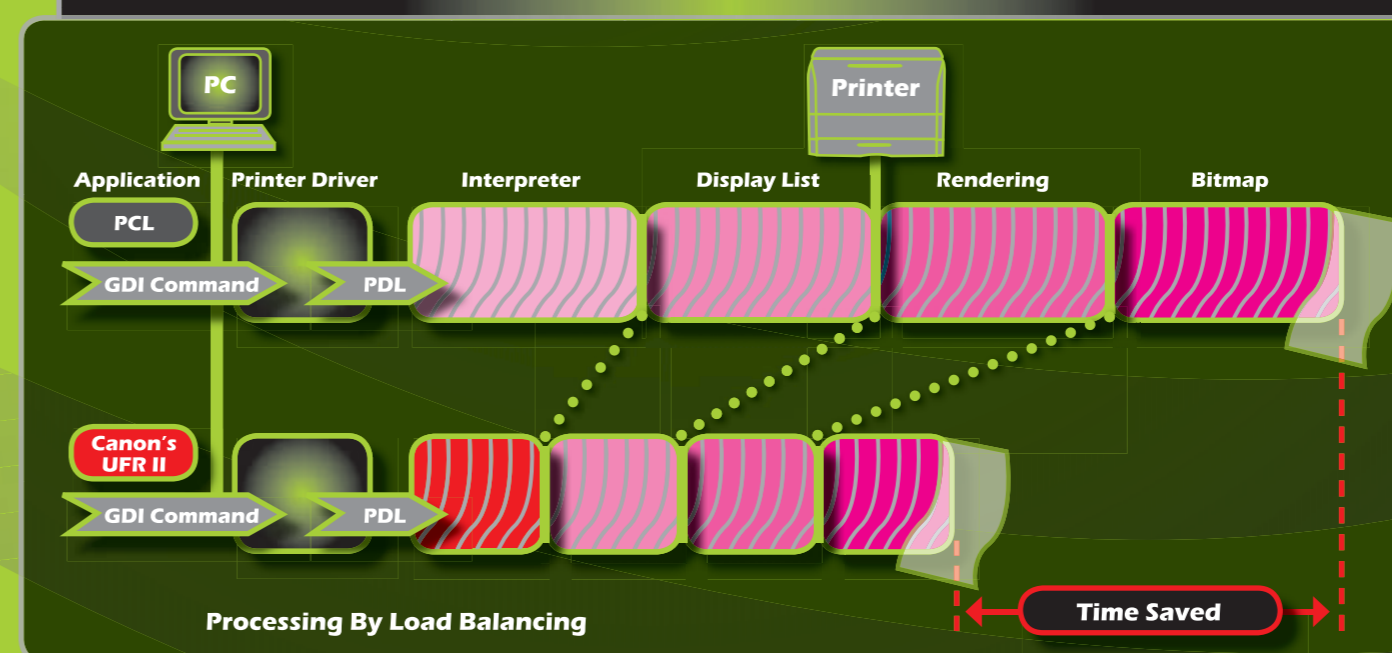

The Advantage of Canon's Ultra Fast Rendering II Technology (UFR II) and Load Balancing Technology

No RAM Upgrades Needed

For rapid processing of print jobs, the LBP5970 utilises Canon's Ultra Fast Rendering II Technology (UFR II) printing system. Combined with Load Balancing Technology, the printer harnesses the power of the host PC and intelligently distributes the load according to the processing requirements.

By achieving a perfect balance of load between the host PC and printer, total printing time is shortened significantly. As such, no additional RAM upgrades are necessary even when handling complex print jobs.